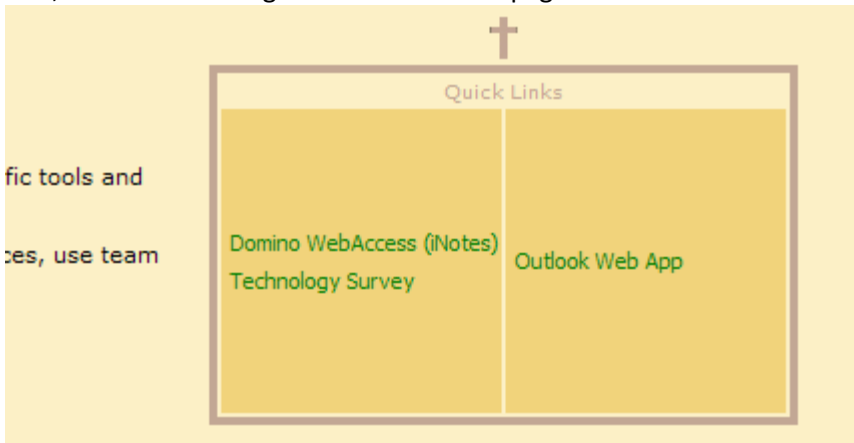

## Accessing the 2010-2011 Technology Survey

- Open Internet Explorer, and navigate to your school's website
- Click directly on the word **myHALO**, which is located in the upper right-hand corner of the web page.
- You will be presented with a login screen:
  - Enter your network username as: halo\username
  - Enter your network password
  - Click OK

- 
- You will be taken to the home page of myHALO, the Diocese of Greensburg Intranet. Click on the “**Technology Survey**” link, located on the right-hand side of the page.

○

- You will be taken directly to the survey. Enter the answers to the questions. When completed, click Finish.