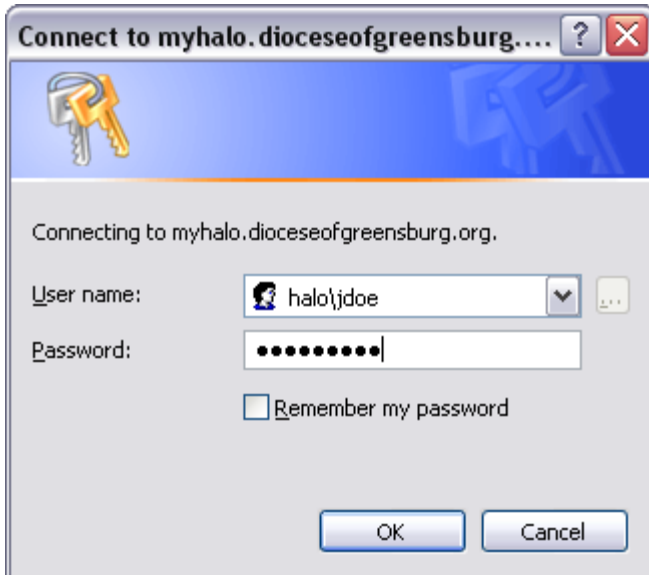

## Accessing the 2010-2011 Technology Survey

- Open Internet Explorer, and navigate to your school's website
- Click directly on the word **myHALO**, which is located in the upper right-hand corner of the web page.
- You will be presented with a login screen:
  - Enter your network username as: halo\username
  - Enter your network password
  - Click OK

- 
- You will be taken to the home page of myHALO, the Diocese of Greensburg Intranet. Click on the “**Technology Survey**” link, located on the right-hand side of the page.

○

- You will be taken directly to the survey. Enter the answers to the questions. When completed, click Finish.