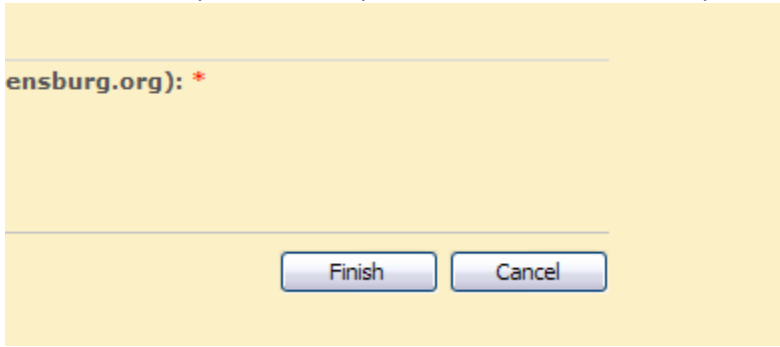

## Accessing the 2010-2011 Technology Survey

- Open Internet Explorer, and navigate to your school's website
- Click directly on the word **myHALO**, which is located in the upper right-hand corner of the web page.
- You will be presented with a login screen:
  - Enter your network username as: halo\username
  - Enter your network password
  - Click OK

- 
- You will be taken to the home page of myHALO, the Diocese of Greensburg Intranet. Click on the “**Technology Survey**” link, located on the right-hand side of the page.

○

- You will be taken directly to the survey. Enter the answers to the questions. When completed, click Finish.