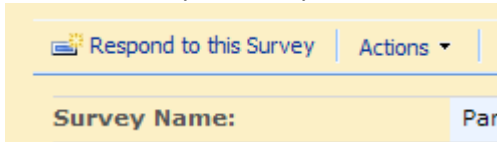

○

- You will be taken back to the home page for the survey. If you have additional surveys to enter, click on the "Respond to this Survey" link. If you are finished, simply close out of Internet Explorer.